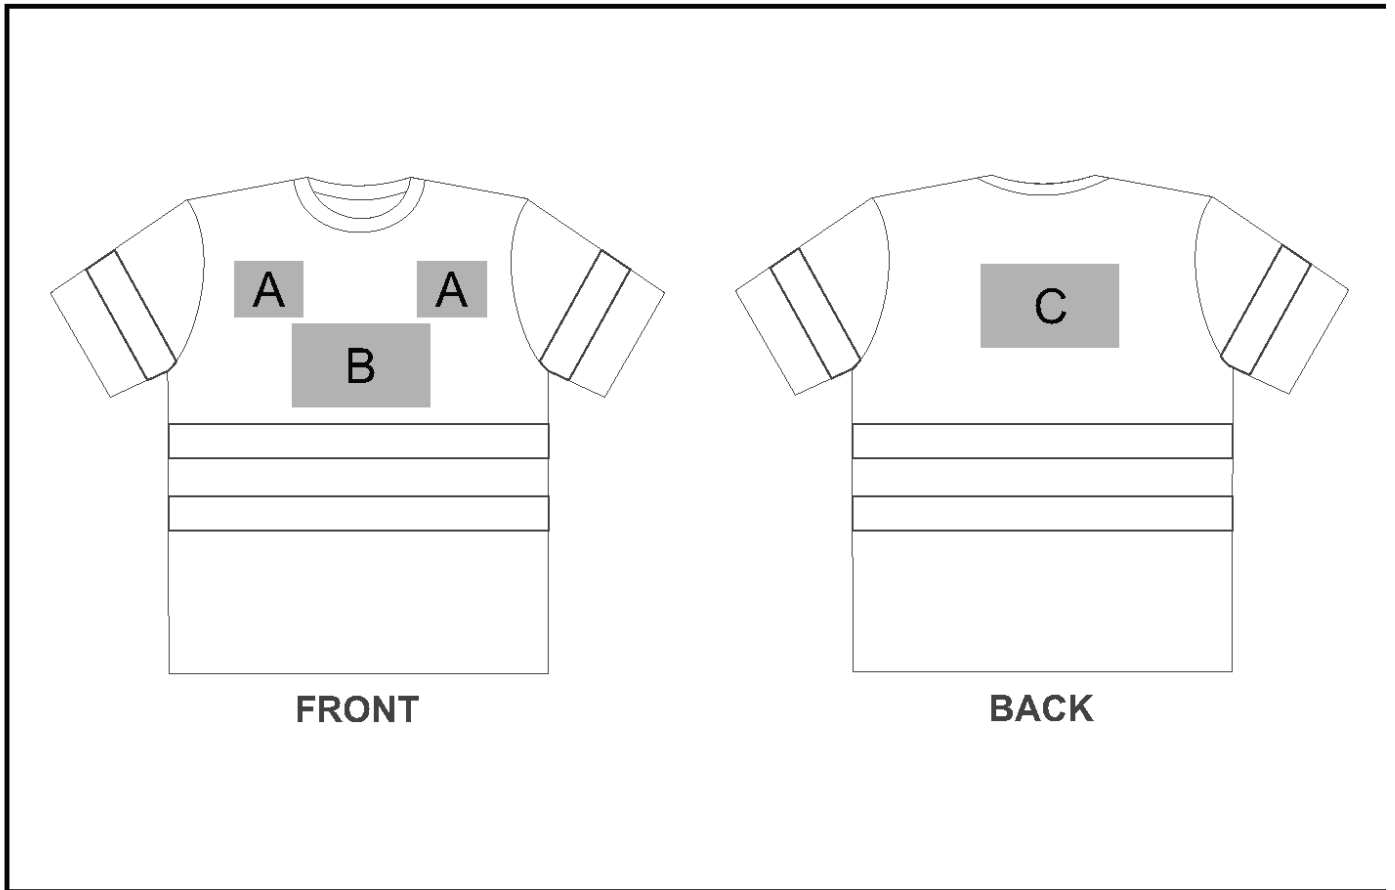

ALT-1301

Construction Hi-Viz Reflective T-Shirt

Need to know:

Branding Options:

Position A

1. Embroidery (EMB-A)
  Size: 80mm wide x 60mm high

Position B

1. Screen Print (SA)
  1 Colour
  Size: 200mm wide x 120mm high

Position C

1. Embroidery (EMB-A)
  Size: 100mm wide x 100mm high
2. Screen Print (SA)
  1 Colour
  Size: 200mm wide x 100mm high